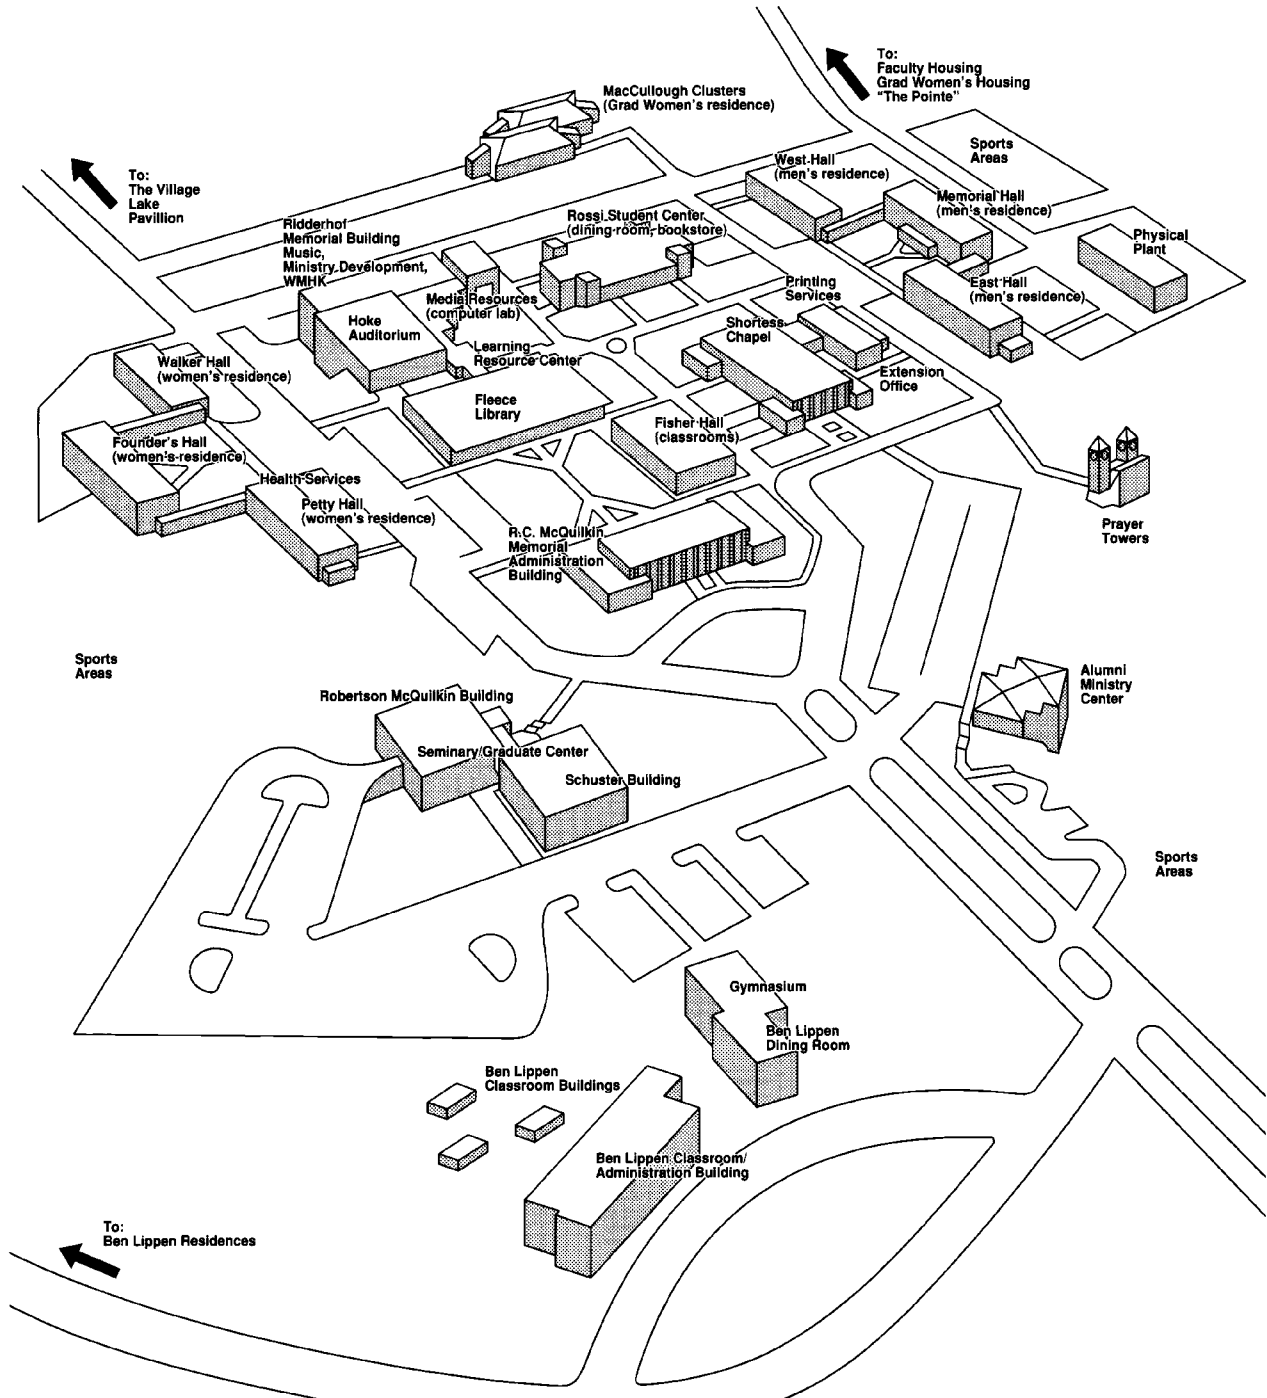

Campus Map

COLUMBIA
INTERNATIONAL UNIVERSITY

BIBLE COLLEGE DIVISION • COLUMBIA BIBLICAL SEMINARY & SCHOOL OF MISSIONS
Ben Lippen School • Radio Stations WMHK & WRCM
7435 Monticello Rd. • P.O. Box 3122 • Columbia, SC 29230-3122
803 . 754 . 4100 Fax 803 . 786 . 4209 • www.ciu.edu