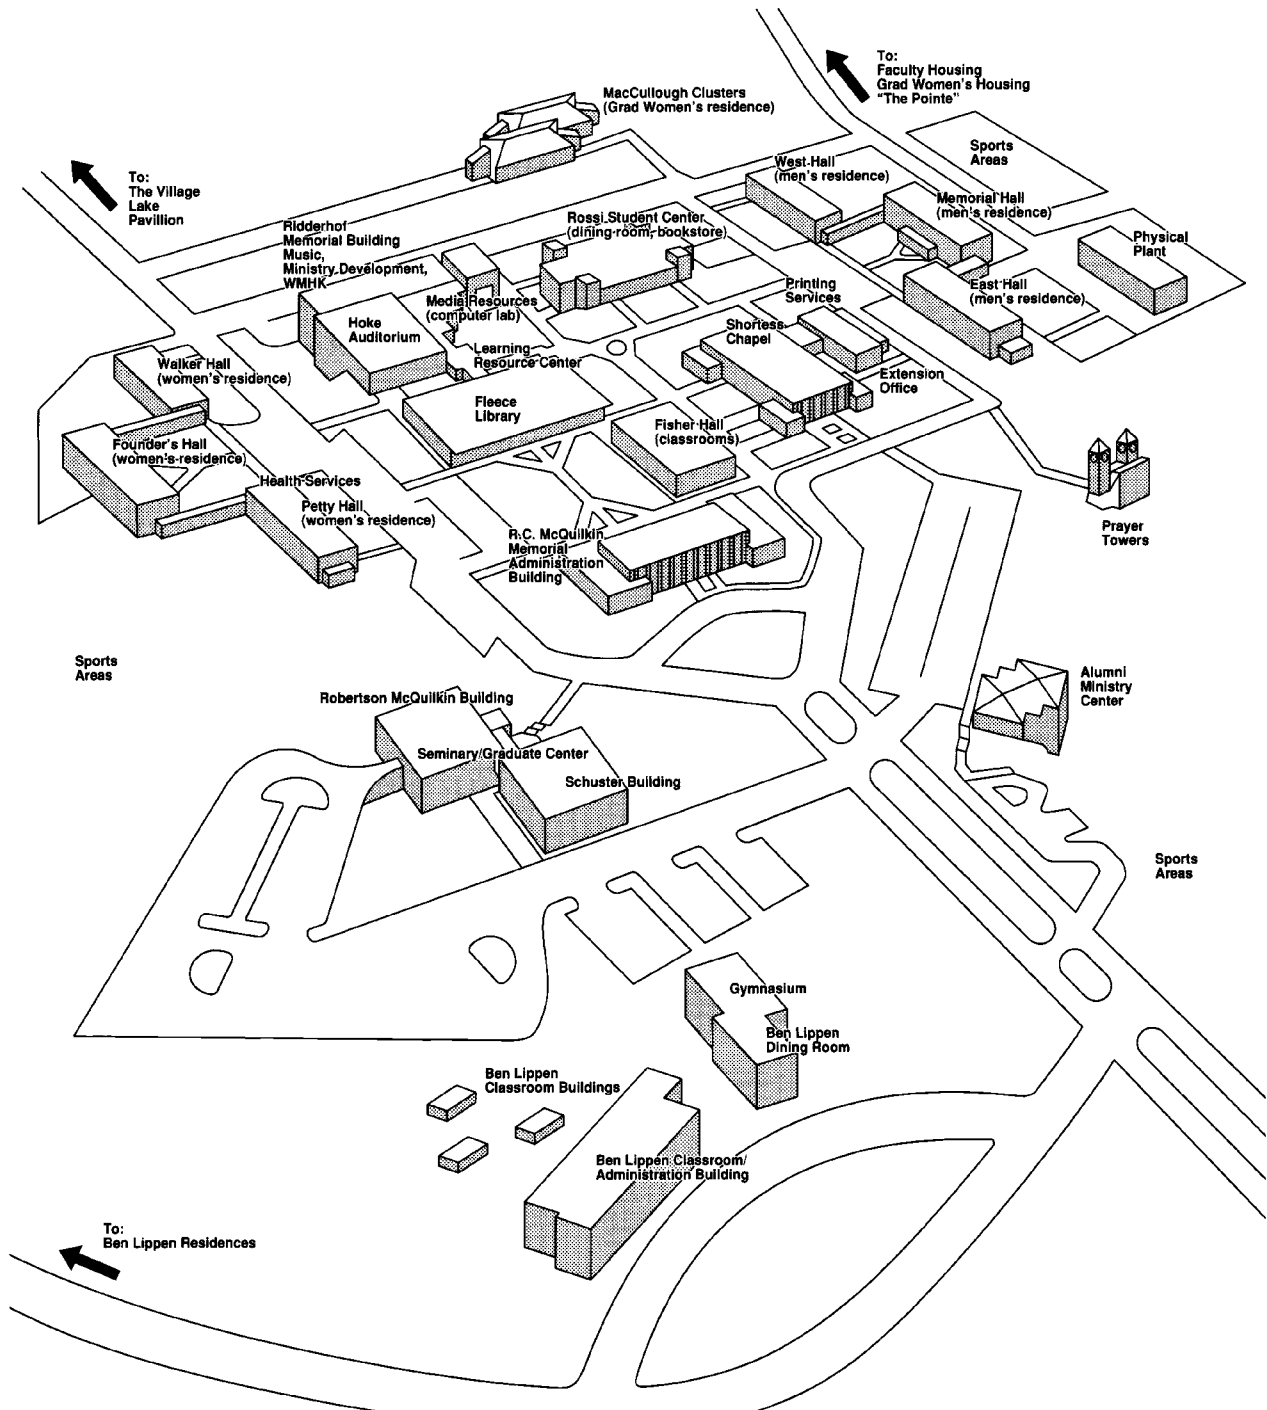

# Campus Map

**COLUMBIA**  
INTERNATIONAL UNIVERSITY

BIBLE COLLEGE DIVISION • COLUMBIA BIBLICAL SEMINARY & SCHOOL OF MISSIONS  
Ben Lippen School • Radio Stations WMHK & WRCM  
7435 Monticello Rd. • P.O. Box 3122 • Columbia, SC 29230-3122  
803 . 754 . 4100 Fax 803 . 786 . 4209 • www.ciu.edu